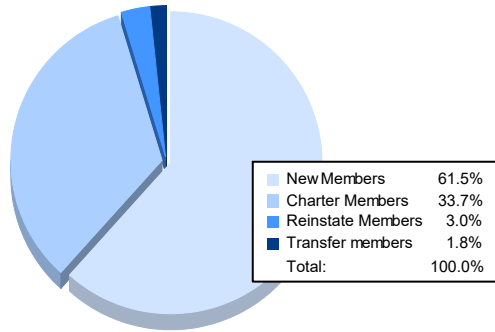

Year	New Clubs	Dropped Clubs	Gain/ Loss Clubs	New Members	Charter Members	Reinstate Members	Transfer Members	Total Member Added	Total Members Dropped	Gain/ Loss Members
2016-2017	2	1	1	169	44	3	8	224	123	101
2017-2018	1	1	0	96	21	29	9	155	238	-83
2018-2019	0	1	-1	118	4	6	17	145	182	-37
2019-2020	0	1	-1	108	2	5	6	121	147	-26
2020-2021	2	2	0	104	57	5	3	169	181	-12
<b>Average</b>	<b>1</b>	<b>1</b>	<b>0</b>	<b>119</b>	<b>26</b>	<b>10</b>	<b>9</b>	<b>163</b>	<b>174</b>	<b>-11</b>

### Membership Composition June 2021 Cumulative