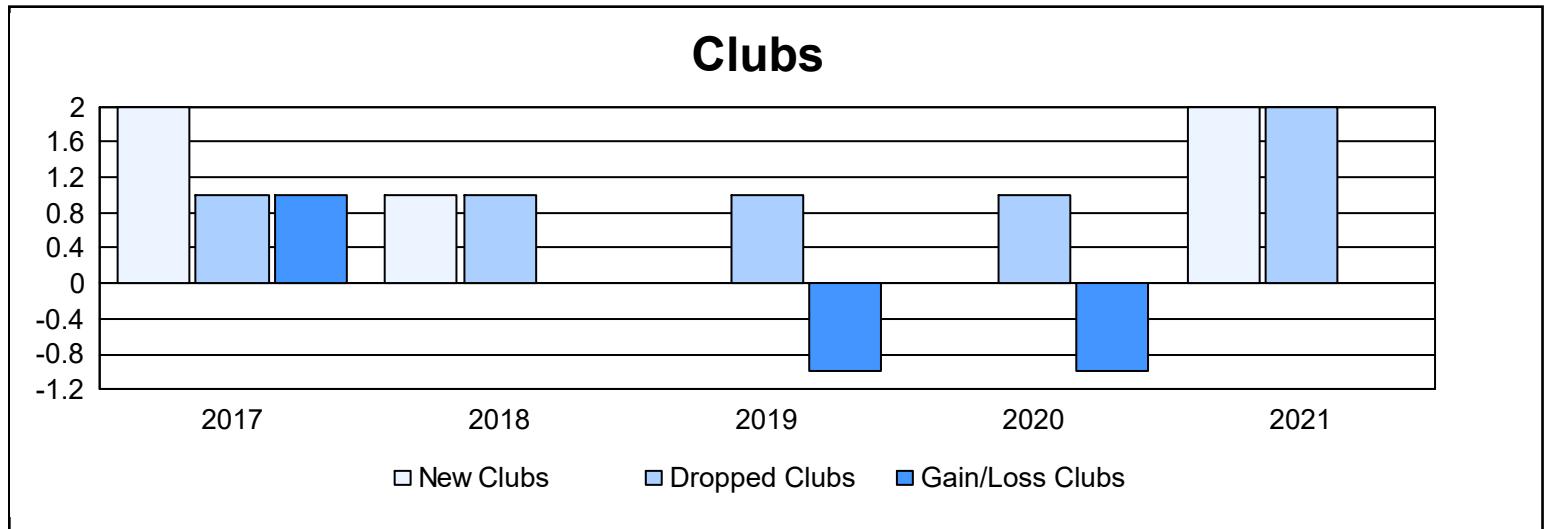

Year	New Clubs	Dropped Clubs	Gain/ Loss Clubs	New Members	Charter Members	Reinstate Members	Transfer Members	Total Member Added	Total Members Dropped	Gain/ Loss Members
2016-2017	2	1	1	169	44	3	8	224	123	101
2017-2018	1	1	0	96	21	29	9	155	238	-83
2018-2019	0	1	-1	118	4	6	17	145	182	-37
2019-2020	0	1	-1	108	2	5	6	121	147	-26
2020-2021	2	2	0	104	57	5	3	169	181	-12
<b>Average</b>	<b>1</b>	<b>1</b>	<b>0</b>	<b>119</b>	<b>26</b>	<b>10</b>	<b>9</b>	<b>163</b>	<b>174</b>	<b>-11</b>

### Membership Composition June 2021 Cumulative