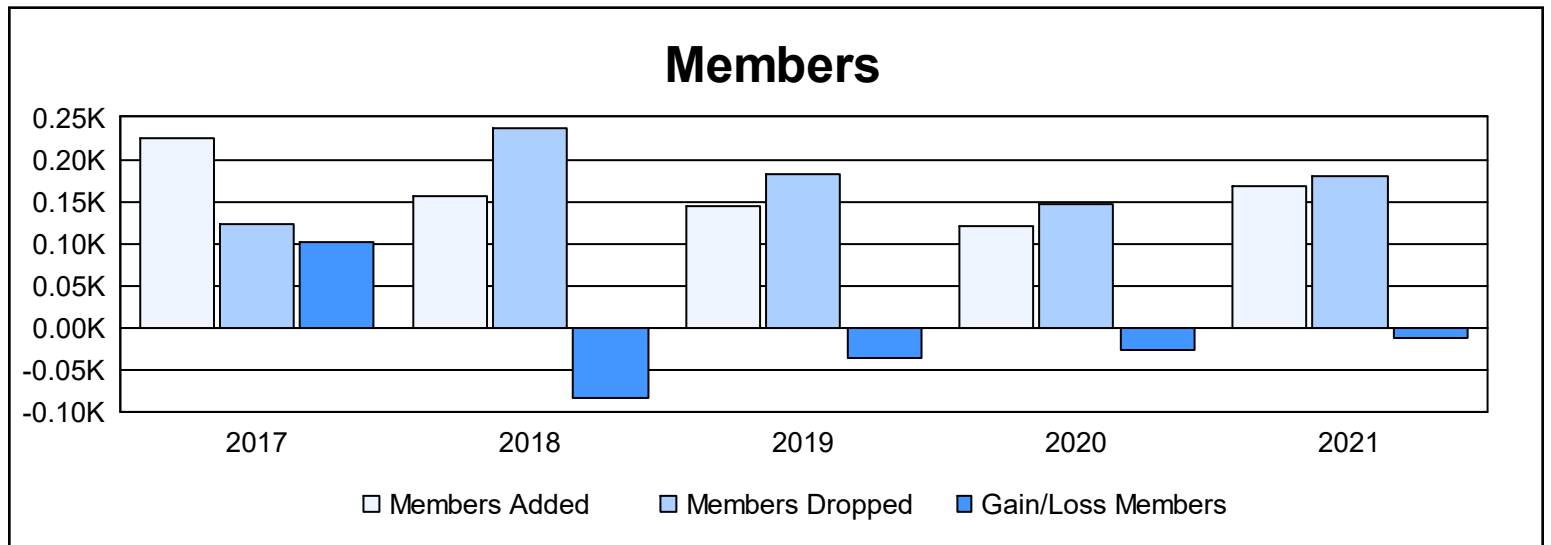

Year	New Clubs	Dropped Clubs	Gain/ Loss Clubs	New Members	Charter Members	Reinstate Members	Transfer Members	Total Member Added	Total Members Dropped	Gain/ Loss Members
2016-2017	2	1	1	169	44	3	8	224	123	101
2017-2018	1	1	0	96	21	29	9	155	238	-83
2018-2019	0	1	-1	118	4	6	17	145	182	-37
2019-2020	0	1	-1	108	2	5	6	121	147	-26
2020-2021	2	2	0	104	57	5	3	169	181	-12
<b>Average</b>	<b>1</b>	<b>1</b>	<b>0</b>	<b>119</b>	<b>26</b>	<b>10</b>	<b>9</b>	<b>163</b>	<b>174</b>	<b>-11</b>

### Membership Composition June 2021 Cumulative